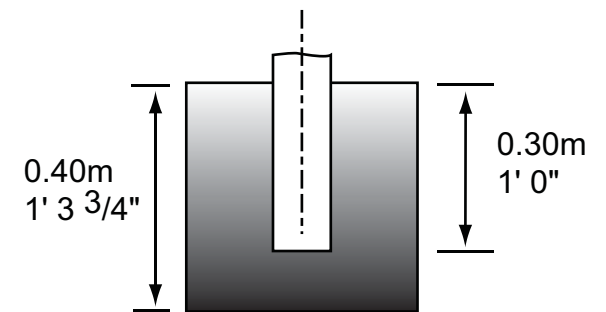

BACK EXTENSION

Installation Measurements

OUTDOOR FITNESS

(877) 517-2200 or (719) 488-3812
support@outdoor-fitness.com

Weight

Net Weight	23.0 kgs.	50.7 lbs.
Ship Weight	25.0 kgs.	55.1 lbs.

Dimensions (installed)

Length	1.2 m.	4' 0"
Width	0.8 m.	2' 7 1/2"
Height	0.6 m.	1' 11 1/2"