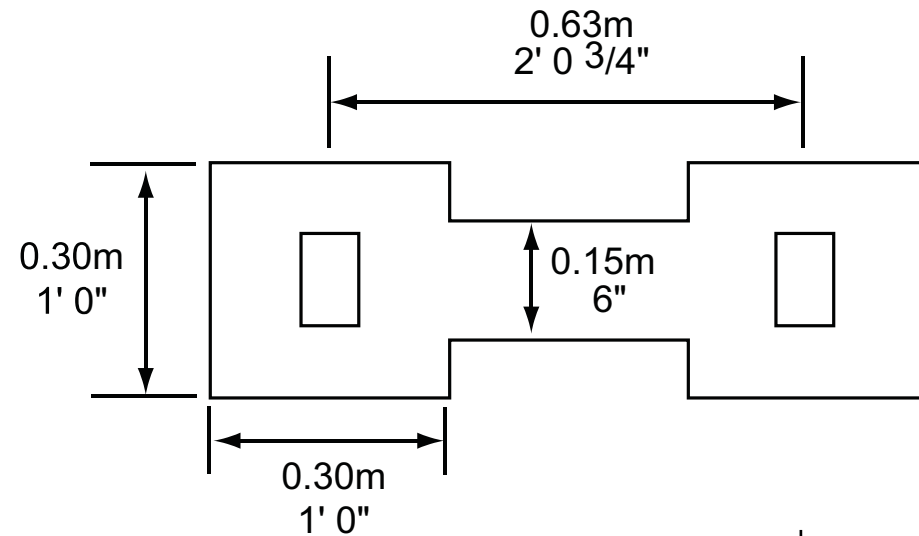

BACK EXTENSION

Installation Measurements

OUTDOOR FITNESS

(877) 517-2200 or (719) 488-3812
support@outdoor-fitness.com

Weight

Net Weight	23.0 kgs.	50.7 lbs.
Ship Weight	25.0 kgs.	55.1 lbs.

Dimensions (installed)

Length	1.2 m.	4' 0"
Width	0.8 m.	2' 7 1/2"
Height	0.6 m.	1' 11 1/2"