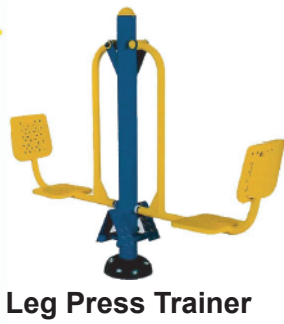

OUTDOOR-FITNESS EQUIPMENT PRICE LIST

(As of December 1, 2010)

DESCRIPTION	Unit Price	DESCRIPTION	Unit Price	DESCRIPTION	Unit Price
AIR WALKER	\$ 773	HORIZONTAL LADDER	\$ 881	SKI WALKER DOUBLE	\$ 1292
BACK EXTENSION	\$ 297	INTEGRATED FITNESS APP	\$ 1863	SKY CLIMBER	\$ 1589
BALANCE BEAM	\$ 535	LAT PULL DOWN	\$ 1271	SPRING BALANCE BEAM	\$ 741
BASKETBALL BACKBOARD	\$ 721	LEG PRESS	\$ 1741	STEP CLIMBER - STRETCHER	\$ 734
BASKETBALL SYSTEM	\$ 790	LEG PRESS TRAINER	\$ 697	STANDING ROTATOR	\$ 1058
BOUNDING BARS	\$ 322	M-SHAPED CLIMBER	\$ 1773	STATION SIGN, SMALL	\$ 163
CHEST PRESS	\$ 1799	PARALLEL BARS	\$ 599	STATION SIGN, SIGN BOARD	\$ 465
CHEST PRESS/LAT PULL	\$ 1195	POMMEL HORSE	\$ 692	STRENGTH & STRETCH BARS	\$ 696
CLIMBER	\$ 3861	PUSH-UP BARS	\$ 197	STRENGTH TESTER	\$ 765
DOME CLIMBER	\$ 2190	PUSH-UP STAND	\$ 141	SWING SET	\$ 1185
DUAL EXERCISE BARS	\$ 421	QUAD SPINNER	\$ 1781	TABLE TENNIS - OUTDOOR	\$ 1090
ELLIPTICAL MACHINE	\$ 673	SELF-WEIGHTED ROWER	\$ 761	TAI-CHI SPINNERS	\$ 682
ELLIPTICAL MACHINE DOUBLE	\$ 1246	SITTING ROTATOR	\$ 989	TWO-SIDED ROTATOR	\$ 691
EXERCISE BIKE	\$ 765	SIT-UP BENCH	\$ 714	UNEVEN BARS	\$ 1194
FLOATING BALANCE	\$ 1541	SIT-UP BOARD	\$ 896	VERTICAL JUMP	\$ 776
FUN RIDER	\$ 464	SIT-UP TRAINER, SINGLE	\$ 363	WAIST STRETCHER	\$ 741
HIP TWISTER	\$ 681	SIT-UP TRAINER, DOUBLE	\$ 641	WEIGHT LIFT	\$ 873
HORIZONTAL/PULL UP BARS	\$ 529	SKI WALKER SINGLE	\$ 696		

E-mail: info@outdoor-fitness.com
www.outdoor-fitness.com

Chest Press /Lat Pull

Leg Press Trainer

Chest Press

Lat Pull Down

Elliptical Machine

Sit-Up Trainers

Large Sign Board