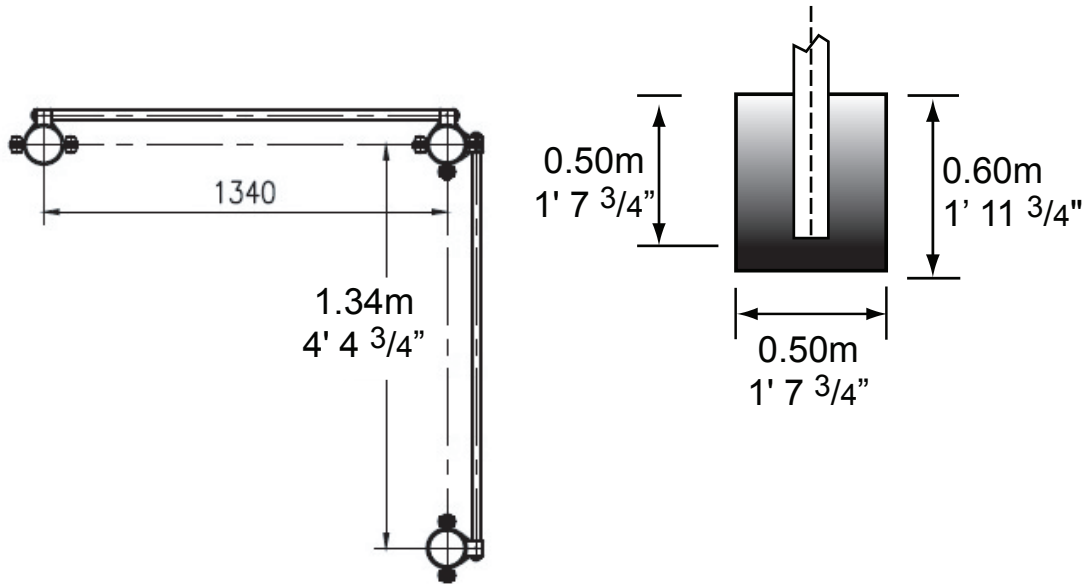

DUAL EXERCISE BARS

OUTDOOR FITNESS

Installation Drawing

(877) 517-2200 or (719) 488-3812
support@outdoor-fitness.com

NOTES:
1.) Both bar heights can be adjusted based on customer preference.