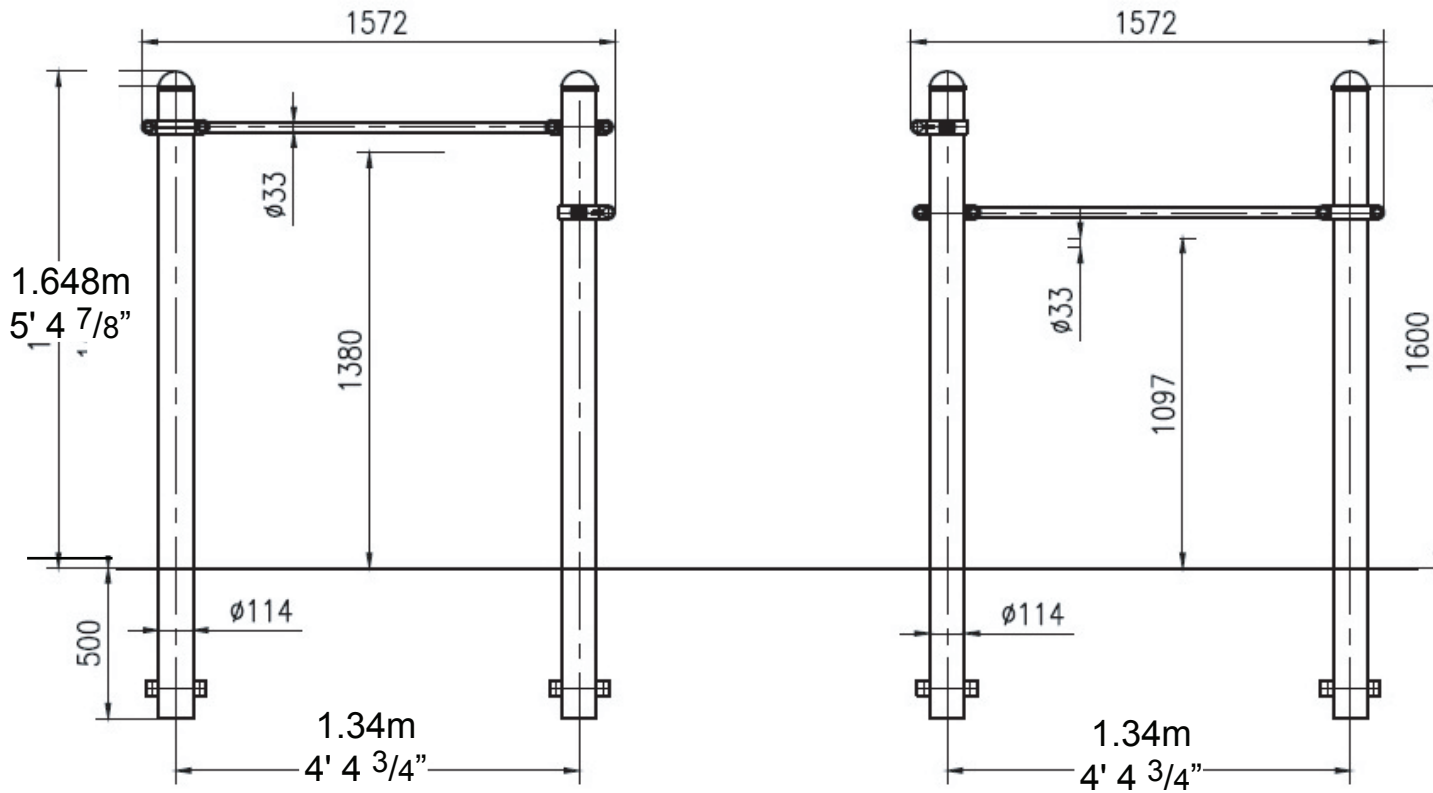

DUAL EXERCISE BARS

OUTDOOR FITNESS

Installation Drawing

(877) 517-2200 or (719) 488-3812
support@outdoor-fitness.com

NOTES:
1.) Both bar heights can be adjusted based on customer preference.