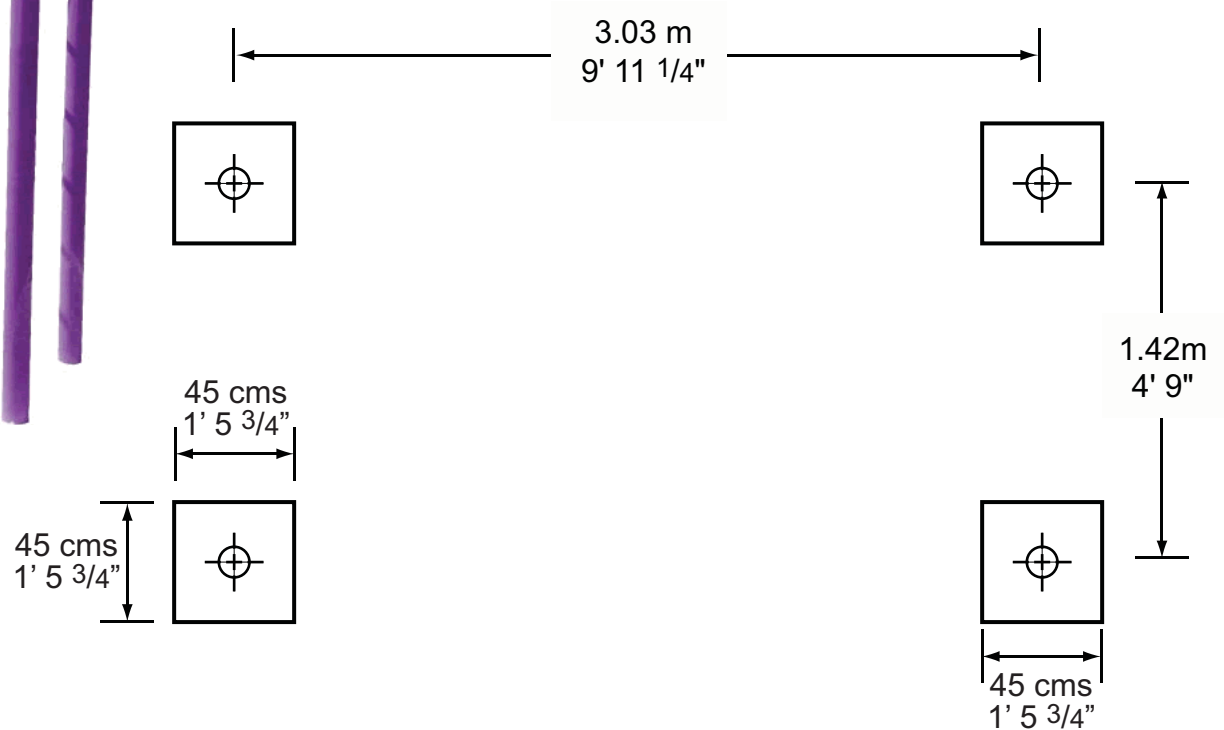

HORIZONTAL LADDER

Installation Drawing

OUTDOOR FITNESS

(877) 517-2200 or (719) 488-3812
support@outdoor-fitness.com

Weight

Net Weight	102.5 kgs.	226 lbs.
Ship Weight	104.0 kgs.	229.3 lbs.

Dimensions

Length	3.15 m	10' 4"
Width	1.53 m	5' 0 1/4"
Height	2.30 m	7' 6 1/2"

Diameter of crossbars	3.5 cms	1 11/32"
Diameter of outside bars	6 cms	2 3/8"
Distance between crossbars	30 cms	11 3/4"