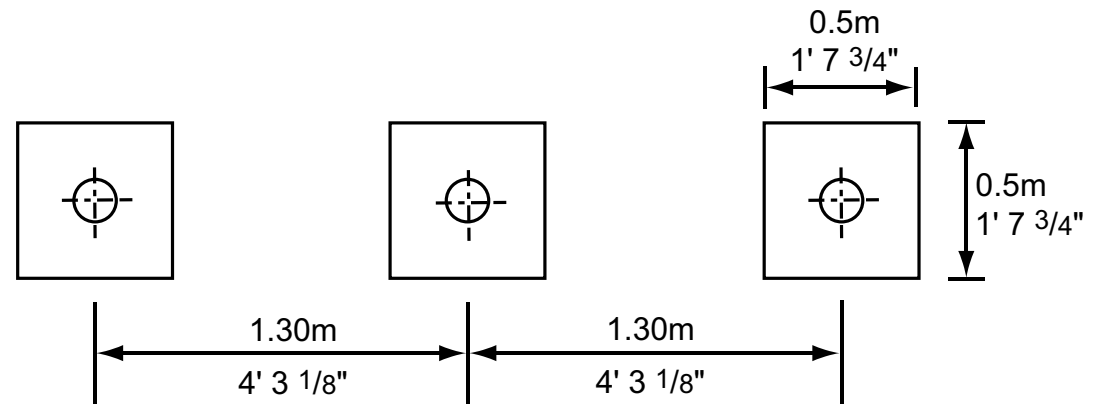

HORIZONTAL BARS

Installation Support

OUTDOOR FITNESS

(877) 517-2200 or (719) 488-3812
support@outdoor-fitness.com

Weight

Net Weight	96.0 kgs.	211.6 lbs.
Ship Weight	96.5 kgs.	212.7 lbs.

Dimensions (above surface)

Length	2.4 m	7' 10 1/2"
Post Diameter	0.115 m	4 1/2"
Height	2.4 m	7' 10 1/2"

Note:

Footing depth can be adjusted based on customer's preference for the height of horizontal bars. Minimum depth of post in footing is 55 cms. Assemble the crossbars before fixing the uprights in concrete.