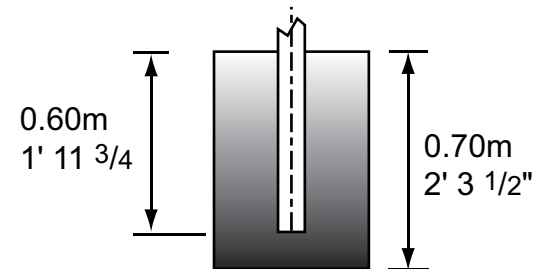

HORIZONTAL BARS

Installation Support

OUTDOOR FITNESS

(877) 517-2200 or (719) 488-3812
support@outdoor-fitness.com

Weight

Net Weight	96.0 kgs.	211.6 lbs.
Ship Weight	96.5 kgs.	212.7 lbs.

Dimensions (above surface)

Length	2.4 m	7' 10 1/2"
Post Diameter	0.115 m	4 1/2"
Height	2.4 m	7' 10 1/2"

Note:

Footing depth can be adjusted based on customer's preference for the height of horizontal bars. Minimum depth of post in footing is 55 cms. Assemble the crossbars before fixing the uprights in concrete.