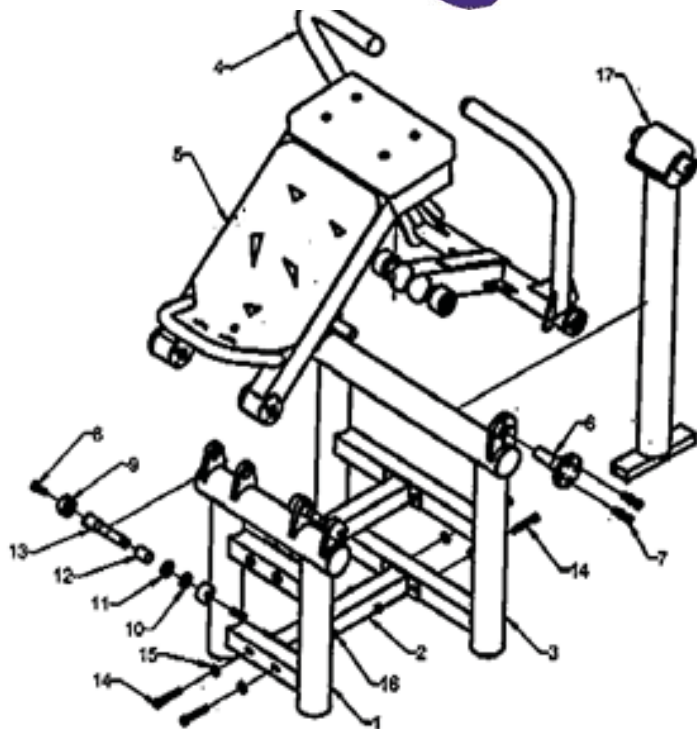

SELF-WEIGHTED ROWER (1)

Installation Diagram

OUTDOOR FITNESS

(877) 517-2200 or (719) 488-3812
support@outdoor-fitness.com

Weight 73.5 kgs. 162 lbs.

NOTE: Assemble completely before setting in ground.