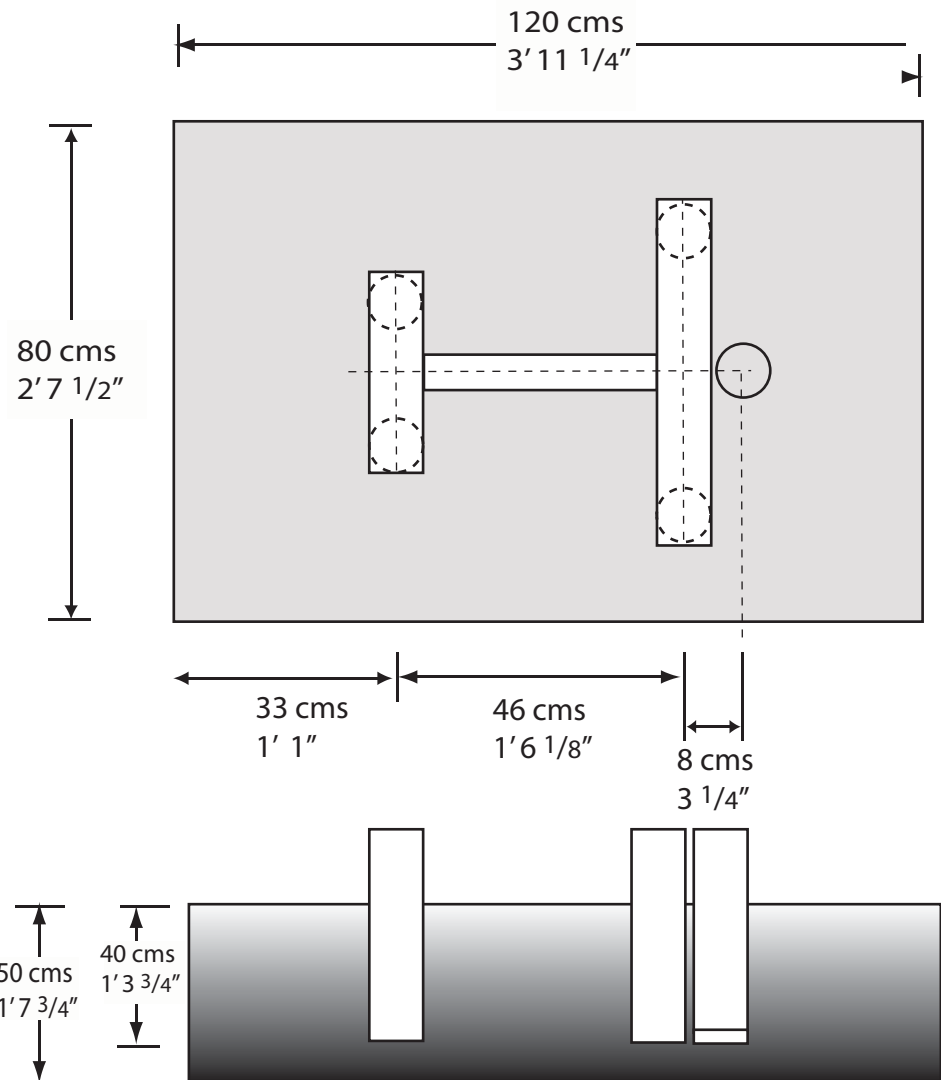

SELF-WEIGHTED ROWER (1)

Installation Diagram

OUTDOOR FITNESS

(877) 517-2200 or (719) 488-3812
support@outdoor-fitness.com

Weight 73.5 kgs. 162 lbs.

NOTE: Assemble completely before setting in ground.