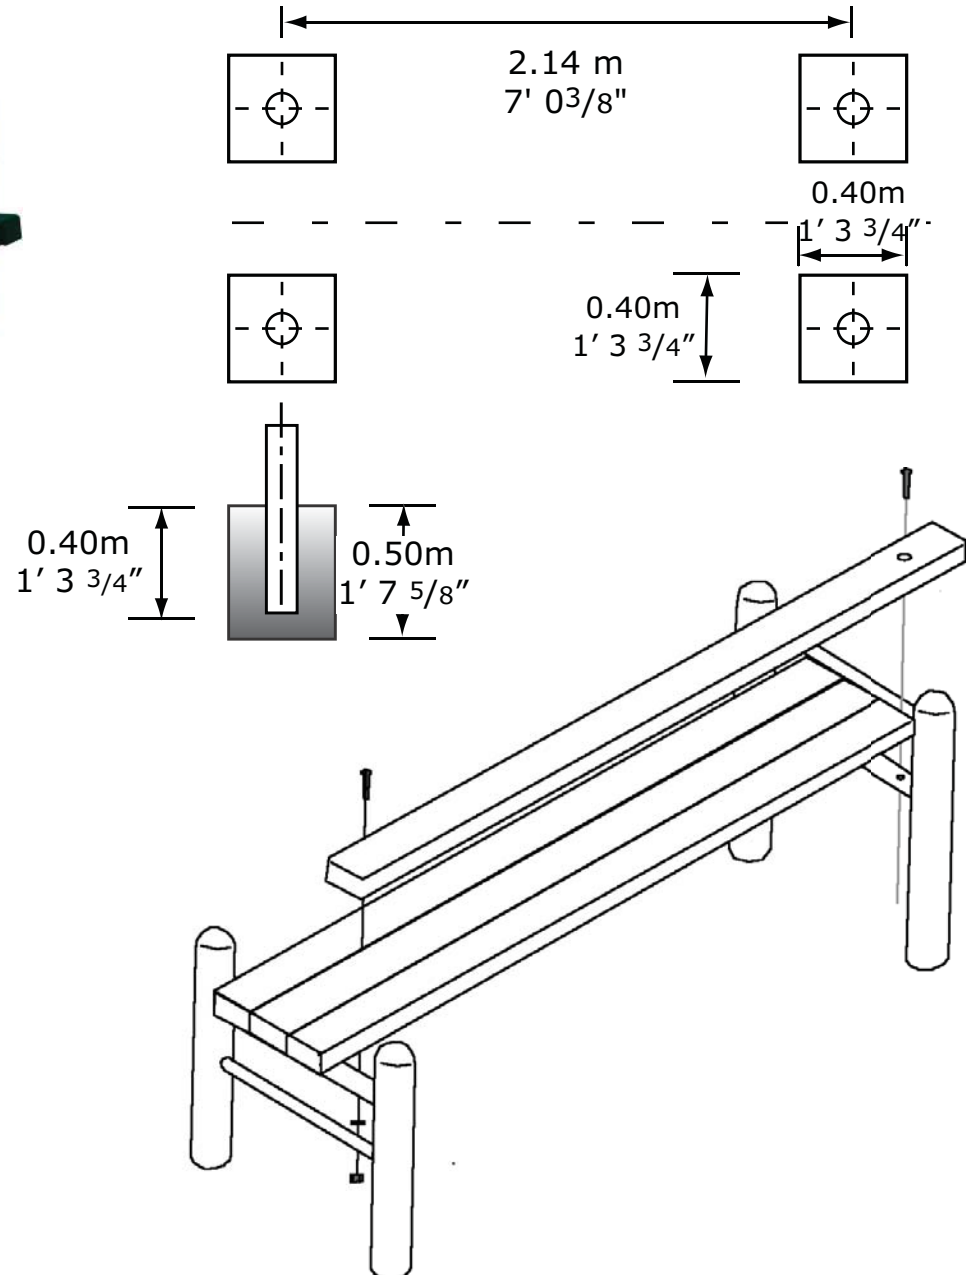

SIT-UP BENCH

Installation Diagram

OUTDOOR FITNESS

(877) 517-2200 or (719) 488-3812
support@outdoor-fitness.com

Weight

Ship Weight	61.7 kgs.	114 lbs.
-------------	-----------	----------

Dimensions (installed)

Length	2.40 m	7' 10 1/2"
Width	0.74 m	2' 5 1/8"
Height	0.65 m	2' 1 1/2"

NOTE:

Assemble the Sit-up Bench fully before placing into concrete footings.